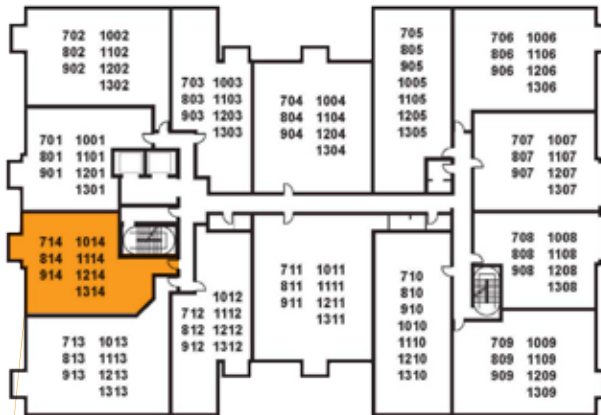

**STATION
SQUARE**
RESIDENCES

Residence 14

FLOORS 714 - 1314

1 Bedroom

2 Full Bathrooms + Den

1,228 sq. sf.

Floor plans are for illustration purposes only. All dimensions are approximate, and all floor plans and development plans are subject to change in accordance with and subject to the Condominium Documents. This project has been filed in the state of Florida and no other state. This is not an offer to sell or solicitation of offers to buy the condominium units in states where such offer or solicitation cannot be made.