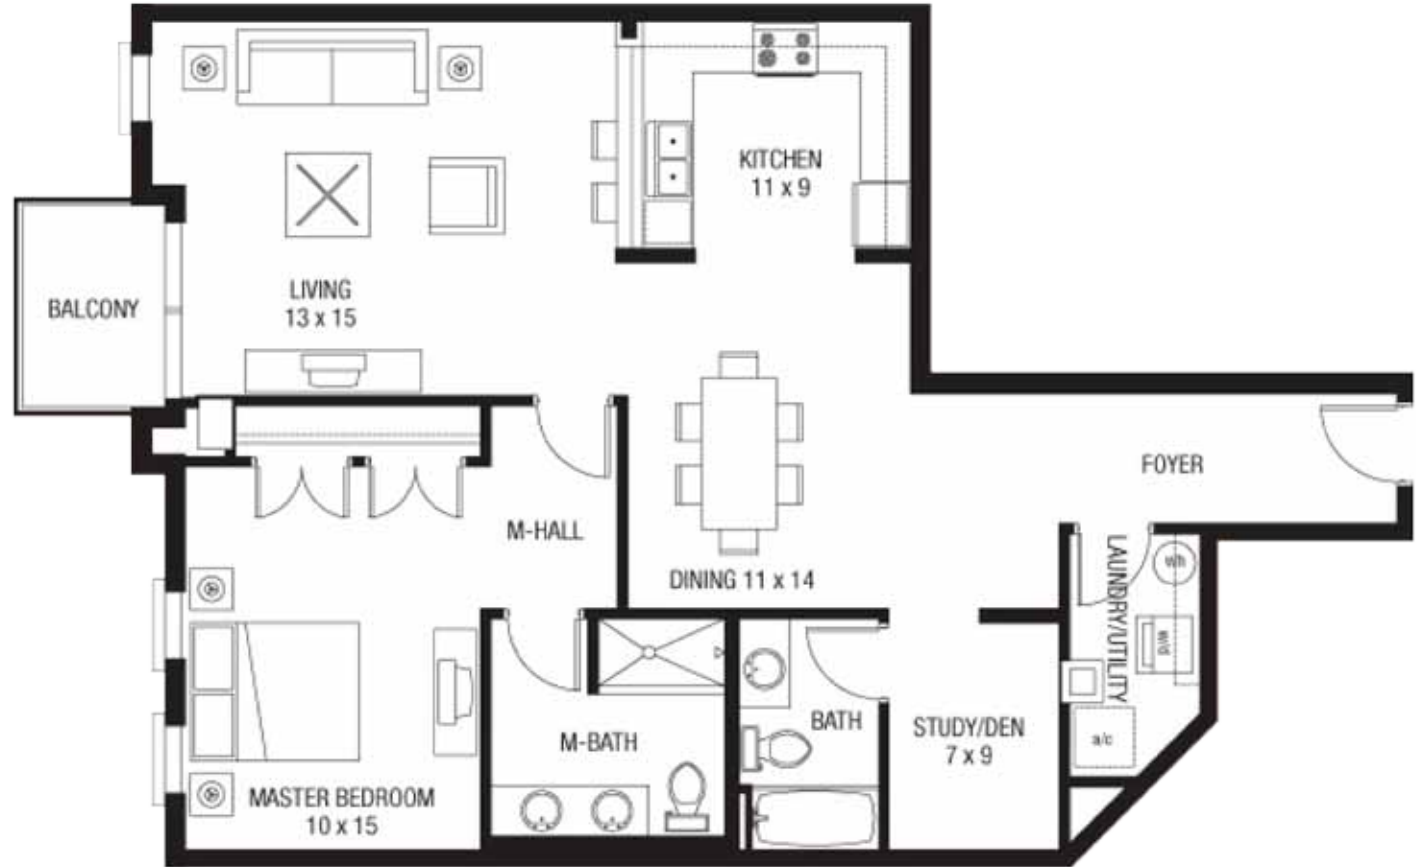

**STATION
SQUARE**
RESIDENCES

Residence 14

FLOORS 714 - 1314

1 Bedroom

2 Full Bathrooms + Den

1,228 sq. sf.

Floor plans are for illustration purposes only. All dimensions are approximate, and all floor plans and development plans are subject to change in accordance with and subject to the Condominium Documents. This project has been filed in the state of Florida and no other state. This is not an offer to sell or solicitation of offers to buy the condominium units in states where such offer or solicitation cannot be made.